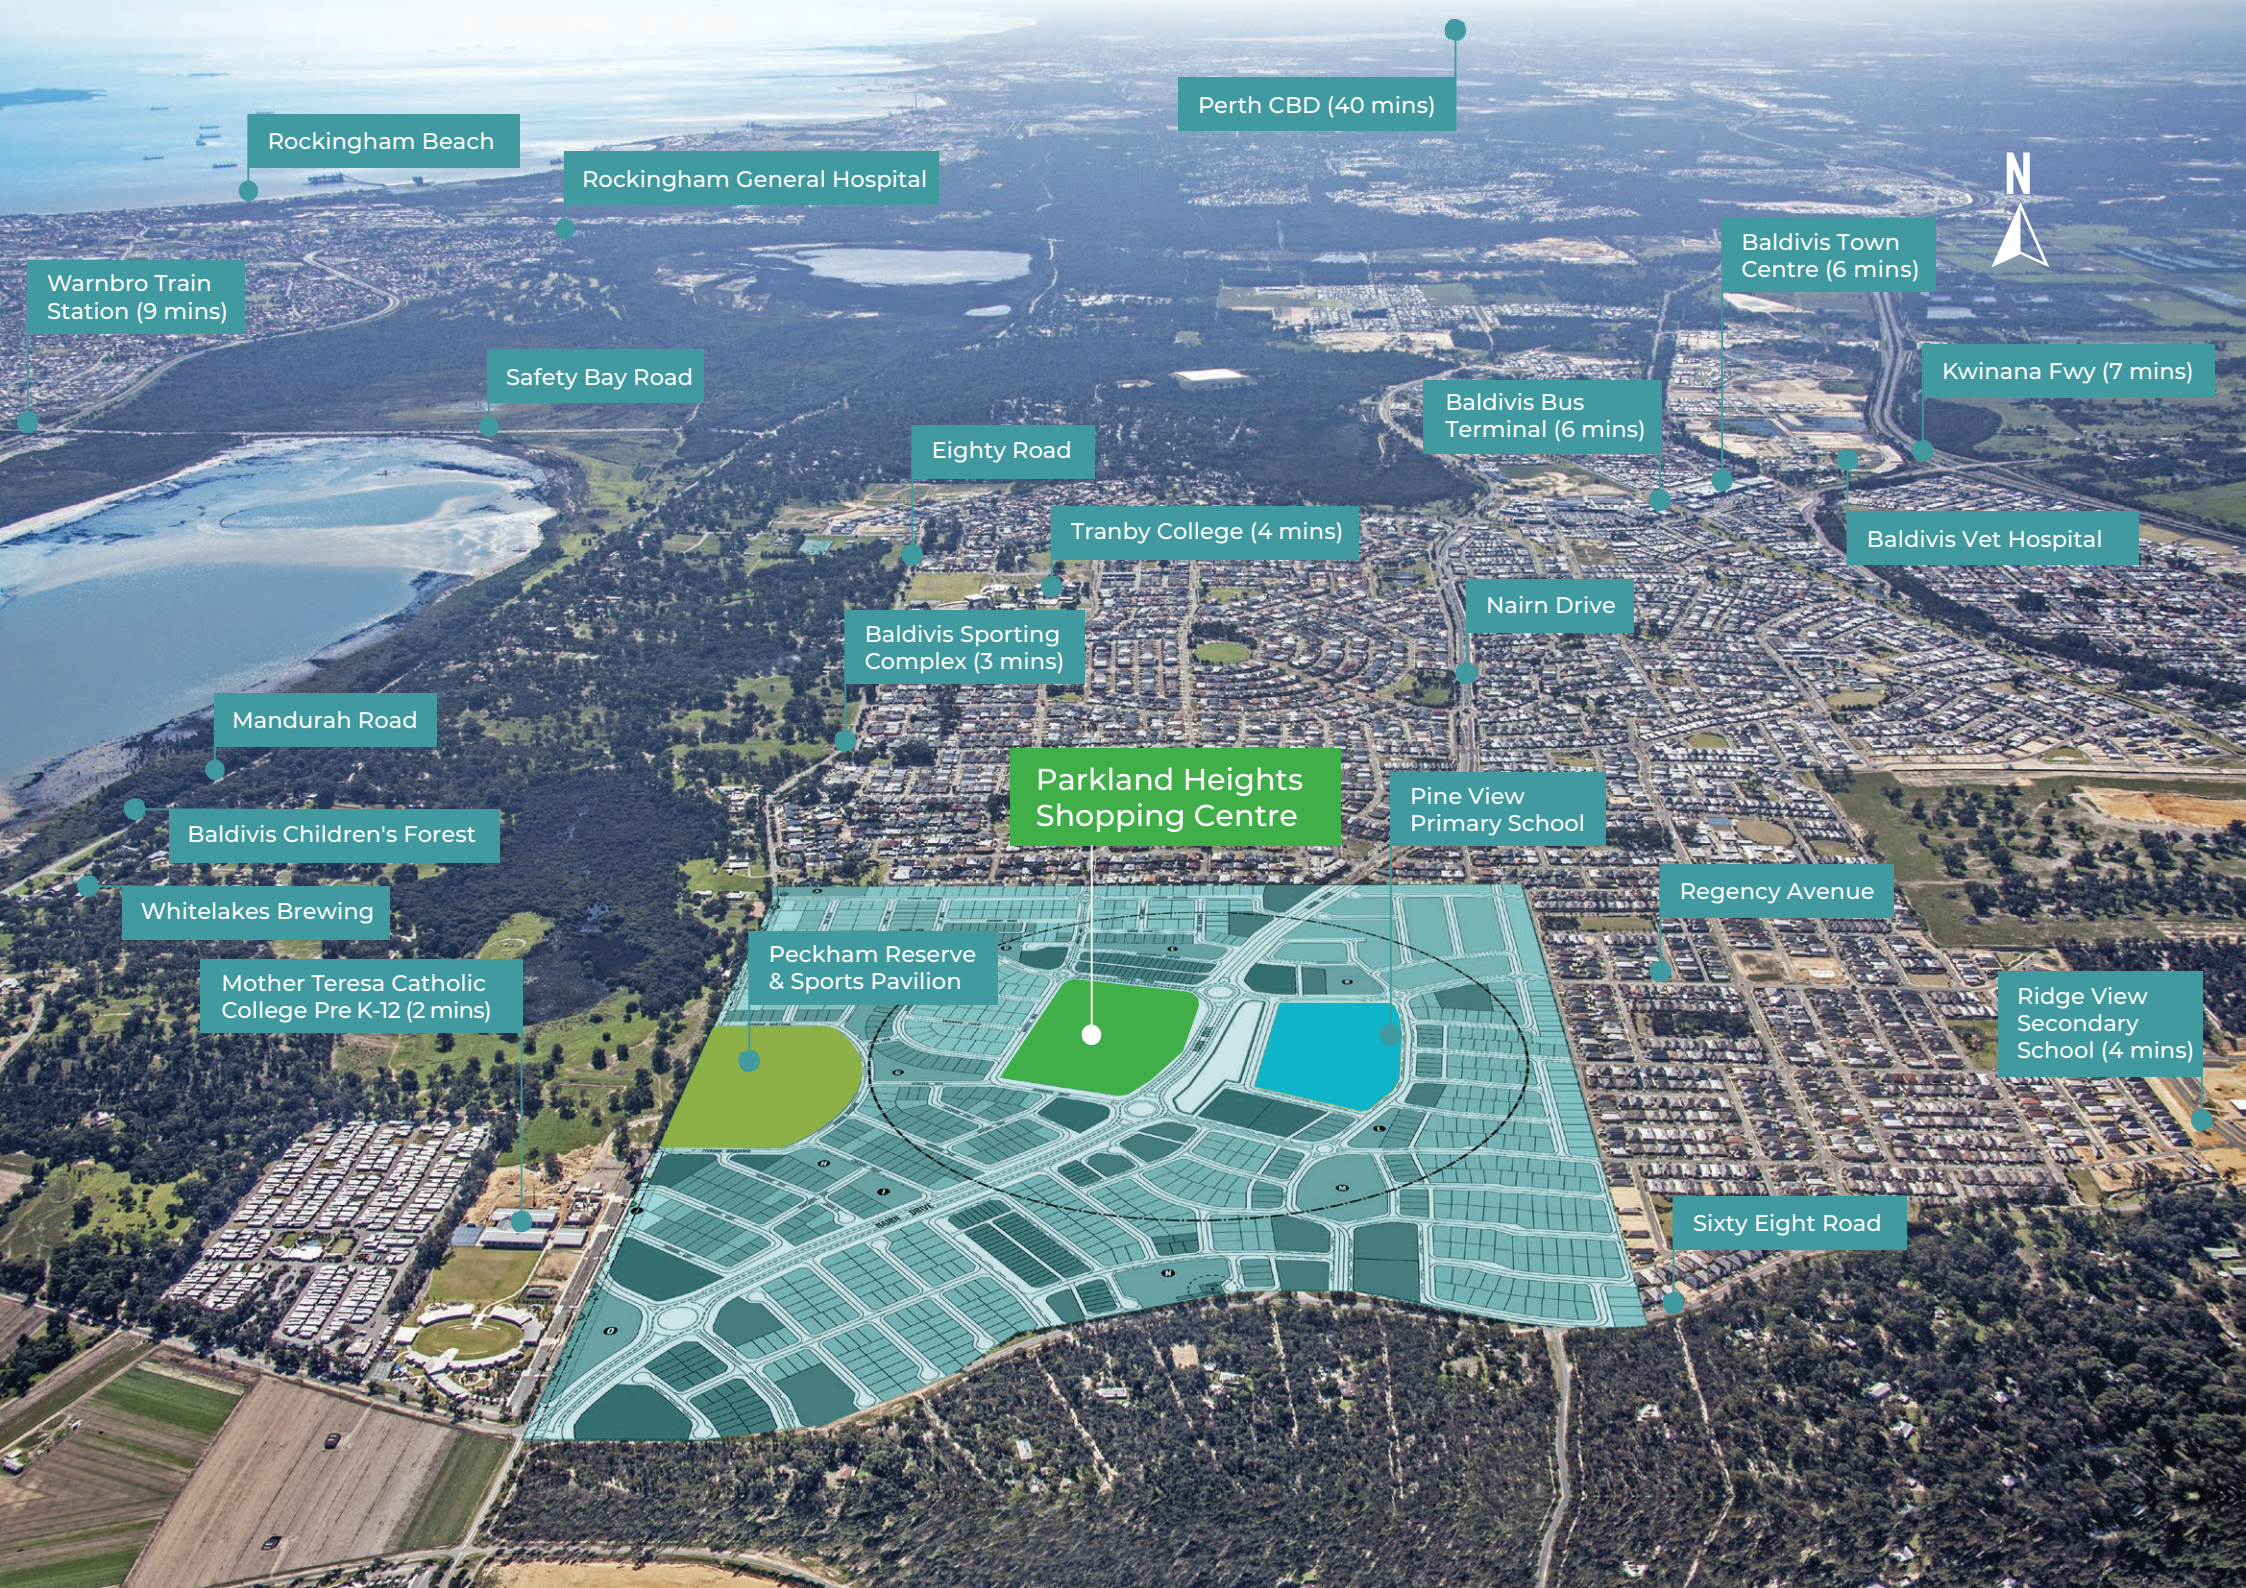

- Just 40 minutes from the CBD by train or car
- New state-of-the-art Baldivis District Sporting Complex
- 4 schools all within 4 minutes

Rapid growth in population and facilities in recent years has seen the semi-rural suburb of Baldivis become one of the most sought-after property locations in Metropolitan Perth.

## Play & Explore

- 2.4ha grassed oval, sporting facilities & playground in Parkland Heights – 2 mins
- New Baldivis District Sporting Complex – 3 mins
- Aquatic and Health facilities (Aqua Jetty) – 11 mins
- Waikiki Beach – 11 mins

Rockingham Beach

Rockingham General Hospital

Perth CBD (40 mins)

Warnbro Train Station (9 mins)

Safety Bay Road

Baldivis Town Centre (6 mins)

Kwinana Fwy (7 mins)

Eighty Road